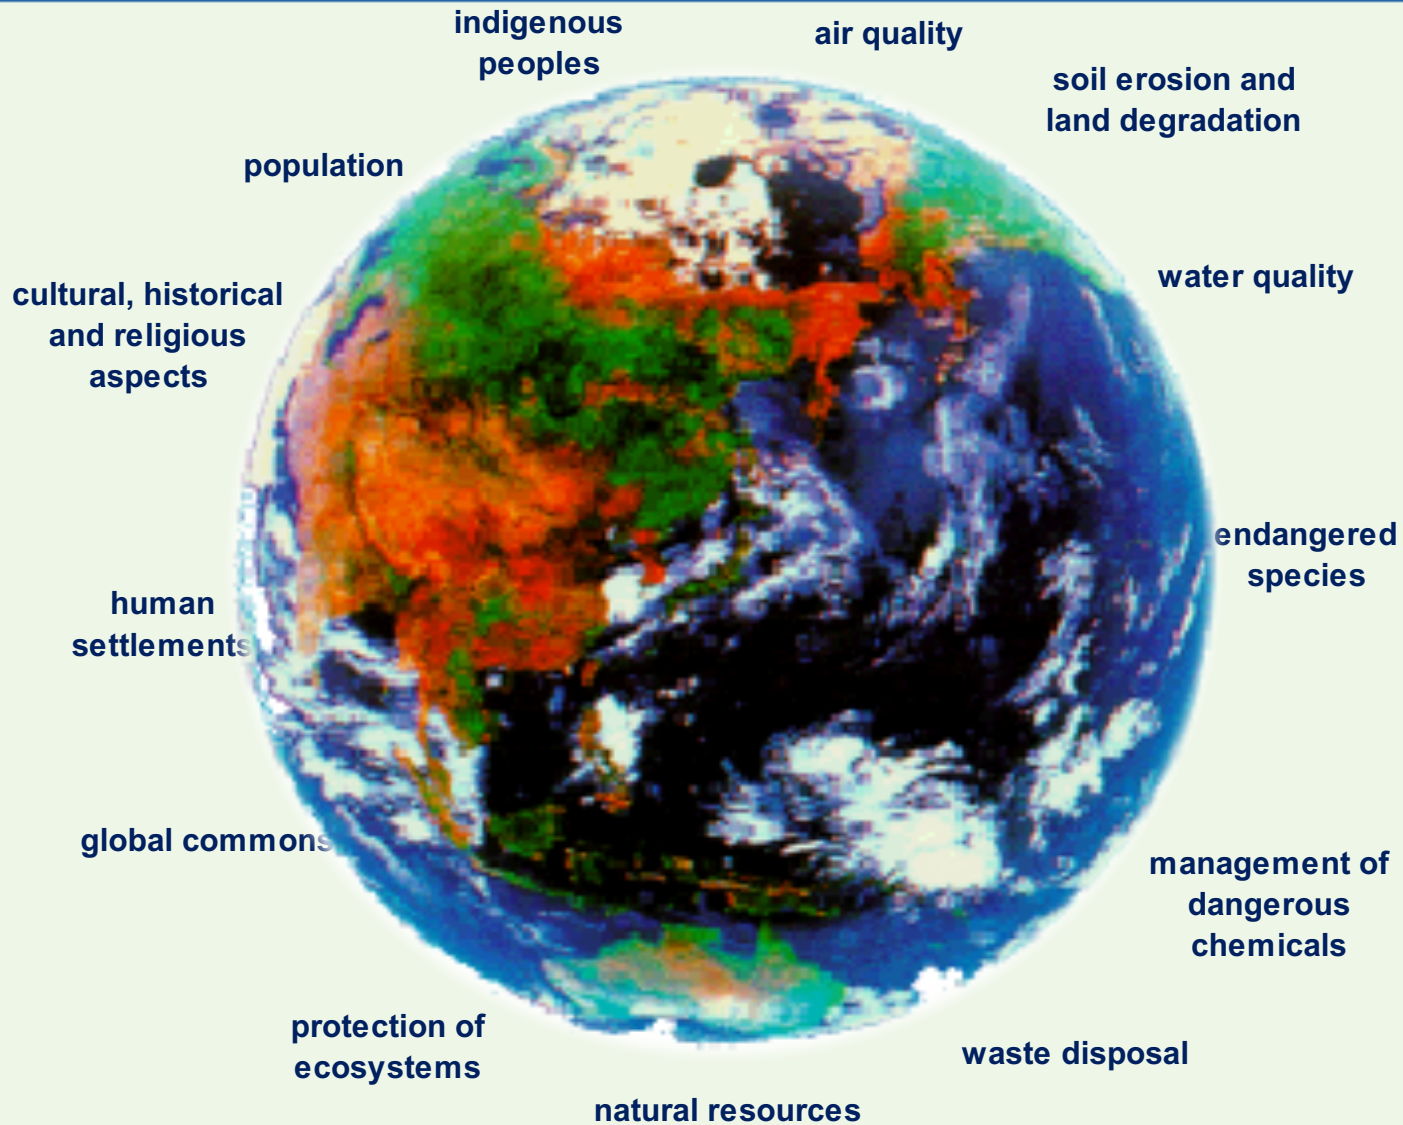

The ADB logo consists of the letters 'ADB' in a white, serif font, centered within a dark blue square. This square is itself centered within a larger white square.

***STRENGTHENING CAPACITY FOR ENVIRONMENTAL LAW IN
THE ASIA-PACIFIC : DEVELOPING ENVIRONMENTAL LAW
CHAMPIONS***

Cebu 22nd-26th August, 2016

**SESSION 2B: GLOBAL AND REGIONAL
ENVIRONMENTAL ISSUES – CLASS DEBRIEF**

Presented by Gerthie Mayo-Anda

An interdependent view of the environment

ENVIRONMENTAL INTERDEPENDENCE