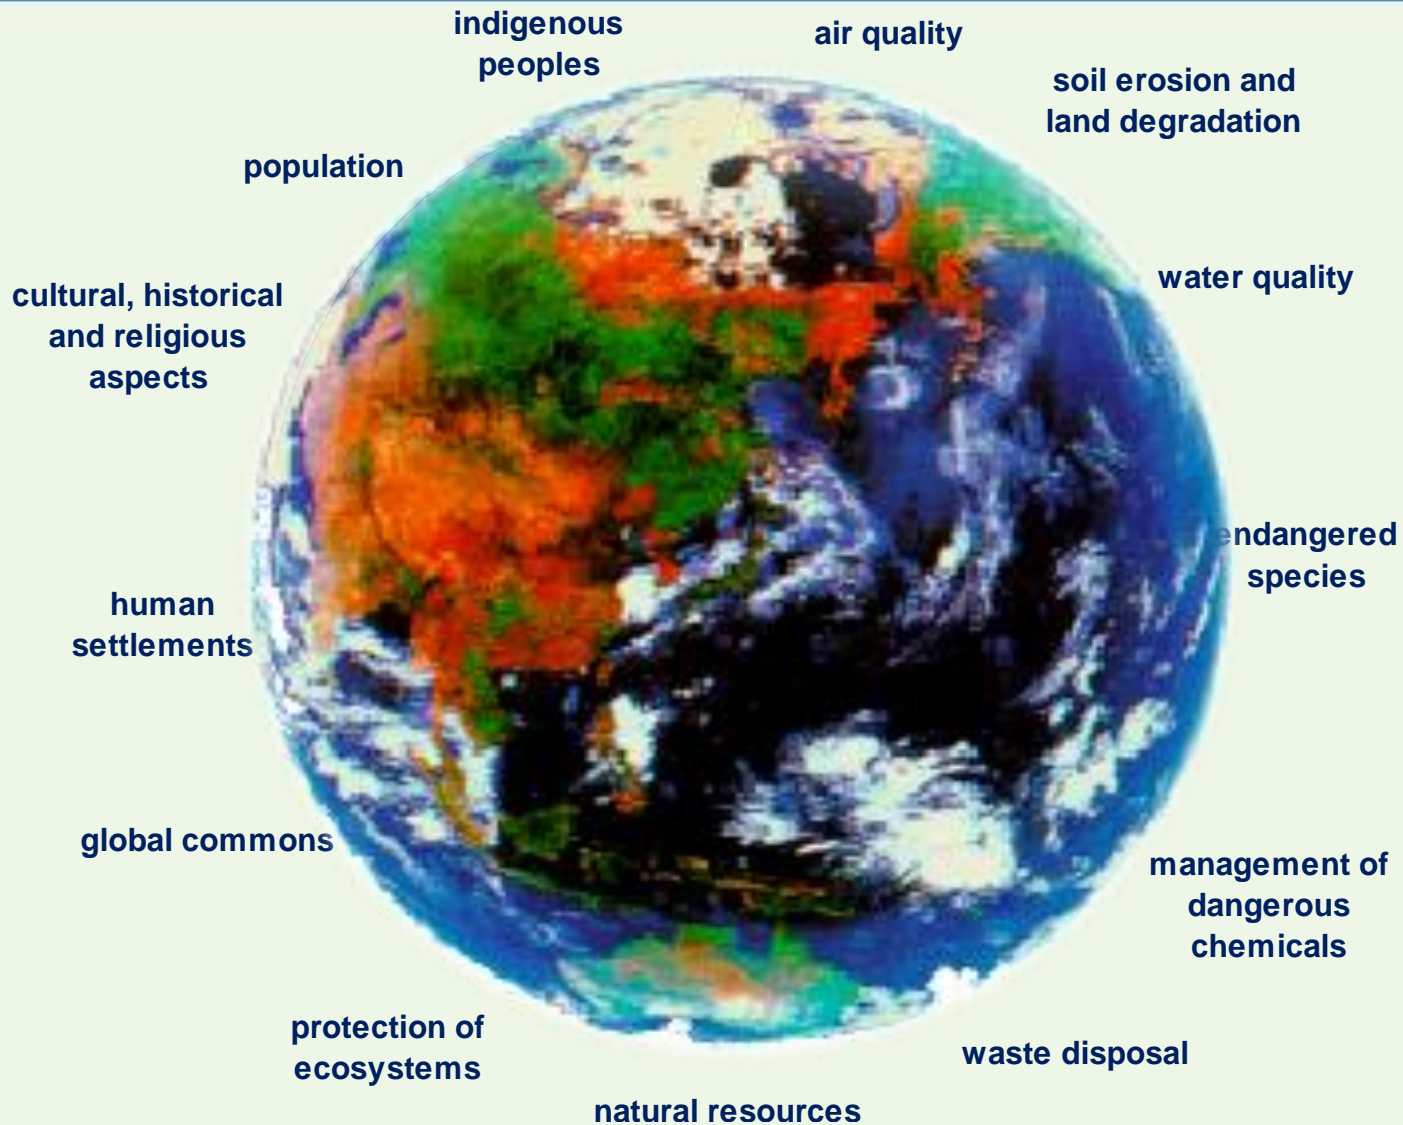

The logo for the Asian Development Bank (ADB), consisting of the letters 'ADB' in white serif font on a dark blue square background, which is itself inside a white square border.

ADB

***STRENGTHENING CAPACITY FOR ENVIRONMENTAL LAW IN
THE ASIA-PACIFIC : DEVELOPING ENVIRONMENTAL LAW
CHAMPIONS***

Manila, 1st -5th June 2015

**SESSION 2B: GLOBAL AND REGIONAL
ENVIRONMENTAL ISSUES**

**Associate Professor Karen Bubna-Litic &
Dr. Laode Syarif**

An interdependent view of the environment

ENVIRONMENTAL INTERDEPENDENCE